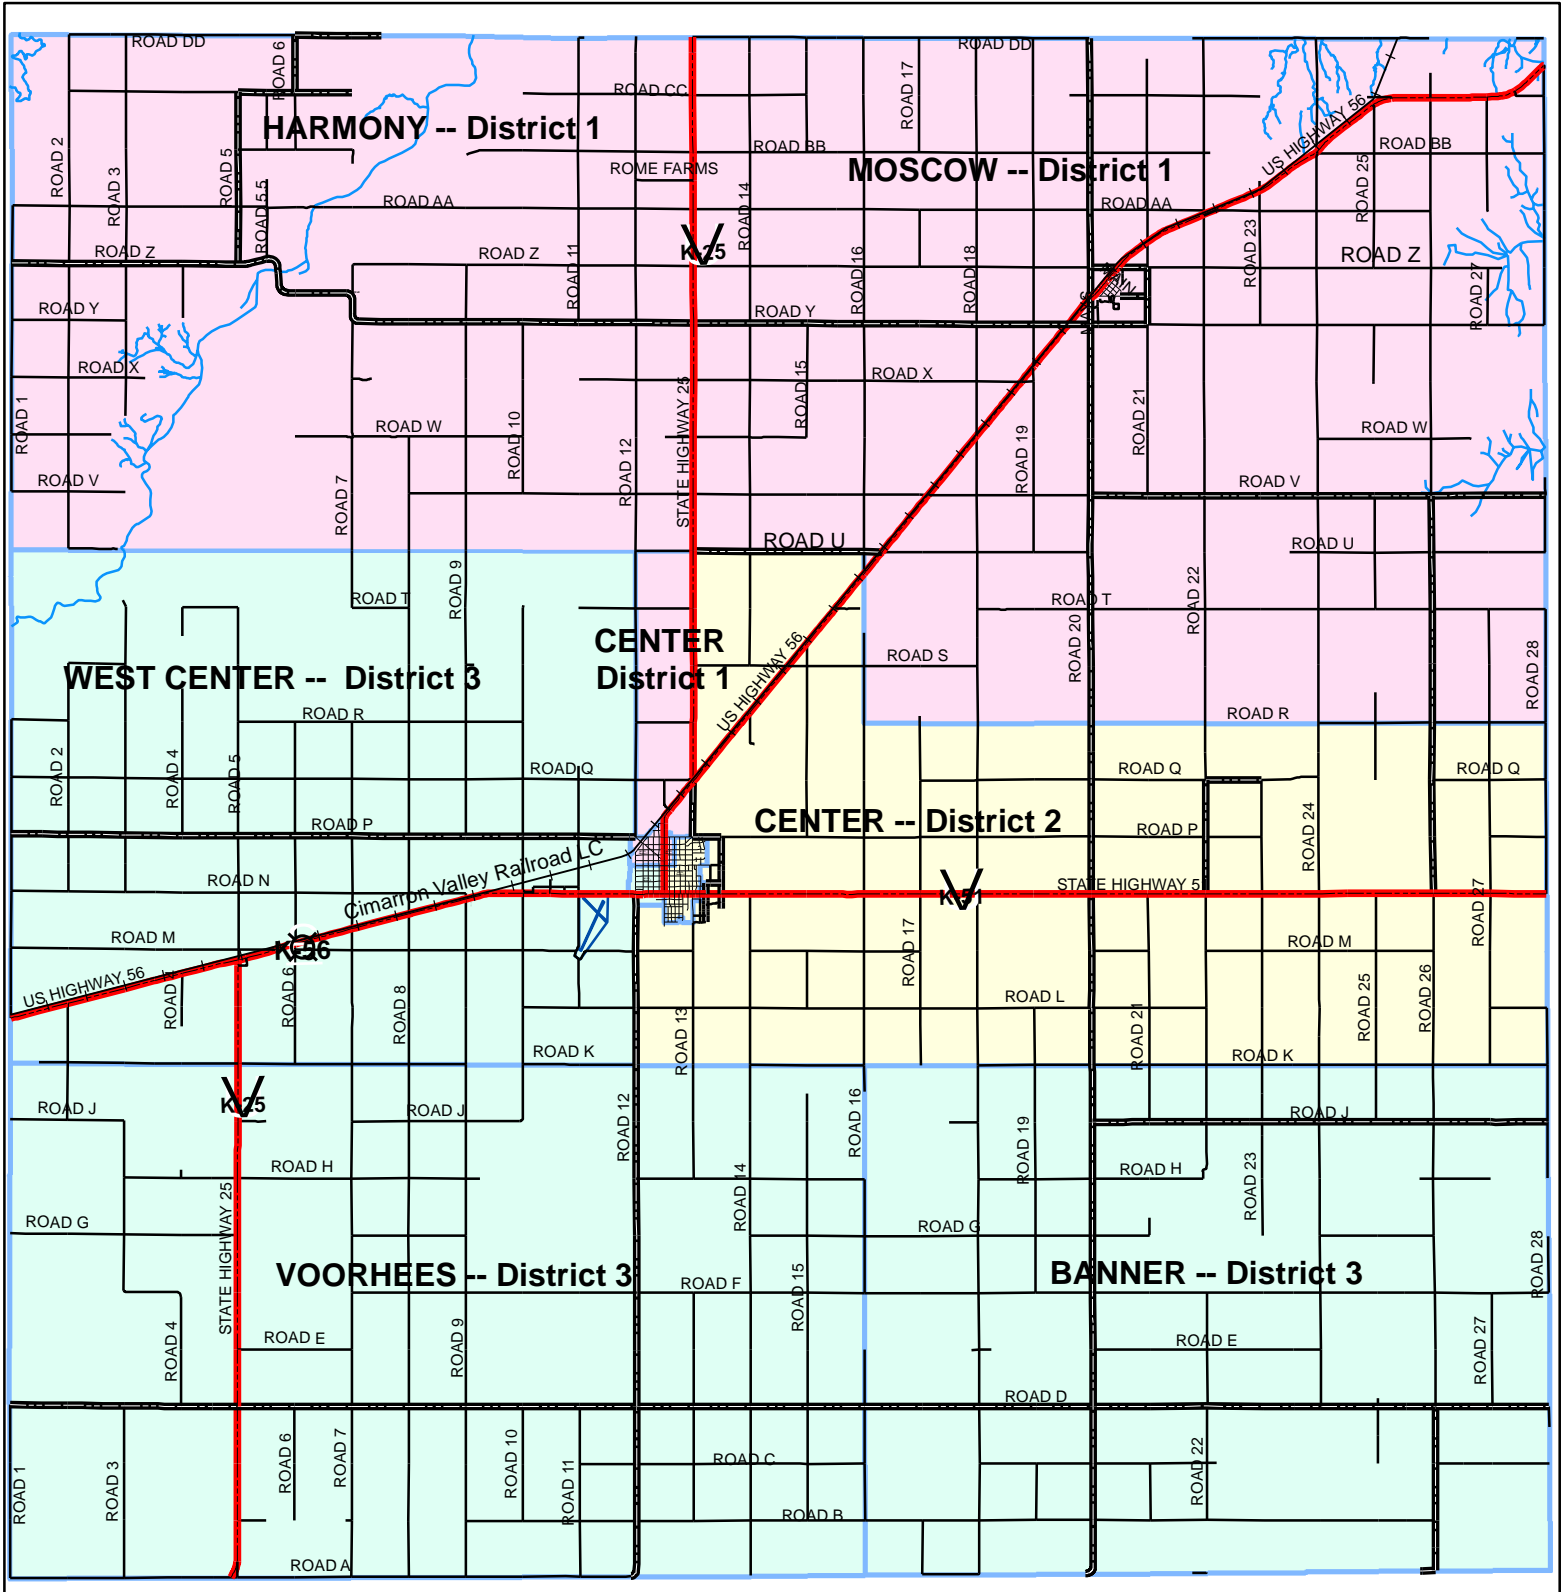

Stevens County Commissioner Voting Districts

Legend		Voting Districts	
ROADS	— GRAVEL	Comm. dist	
SURFACE	— PAVED HUGOTON	 #1	
 PAVED HIGHWAY	— PAVED MOSCOW	 #2	
 PAVED CO MAINT	— Railroad	 #3	

0 1.25 2.5 Miles