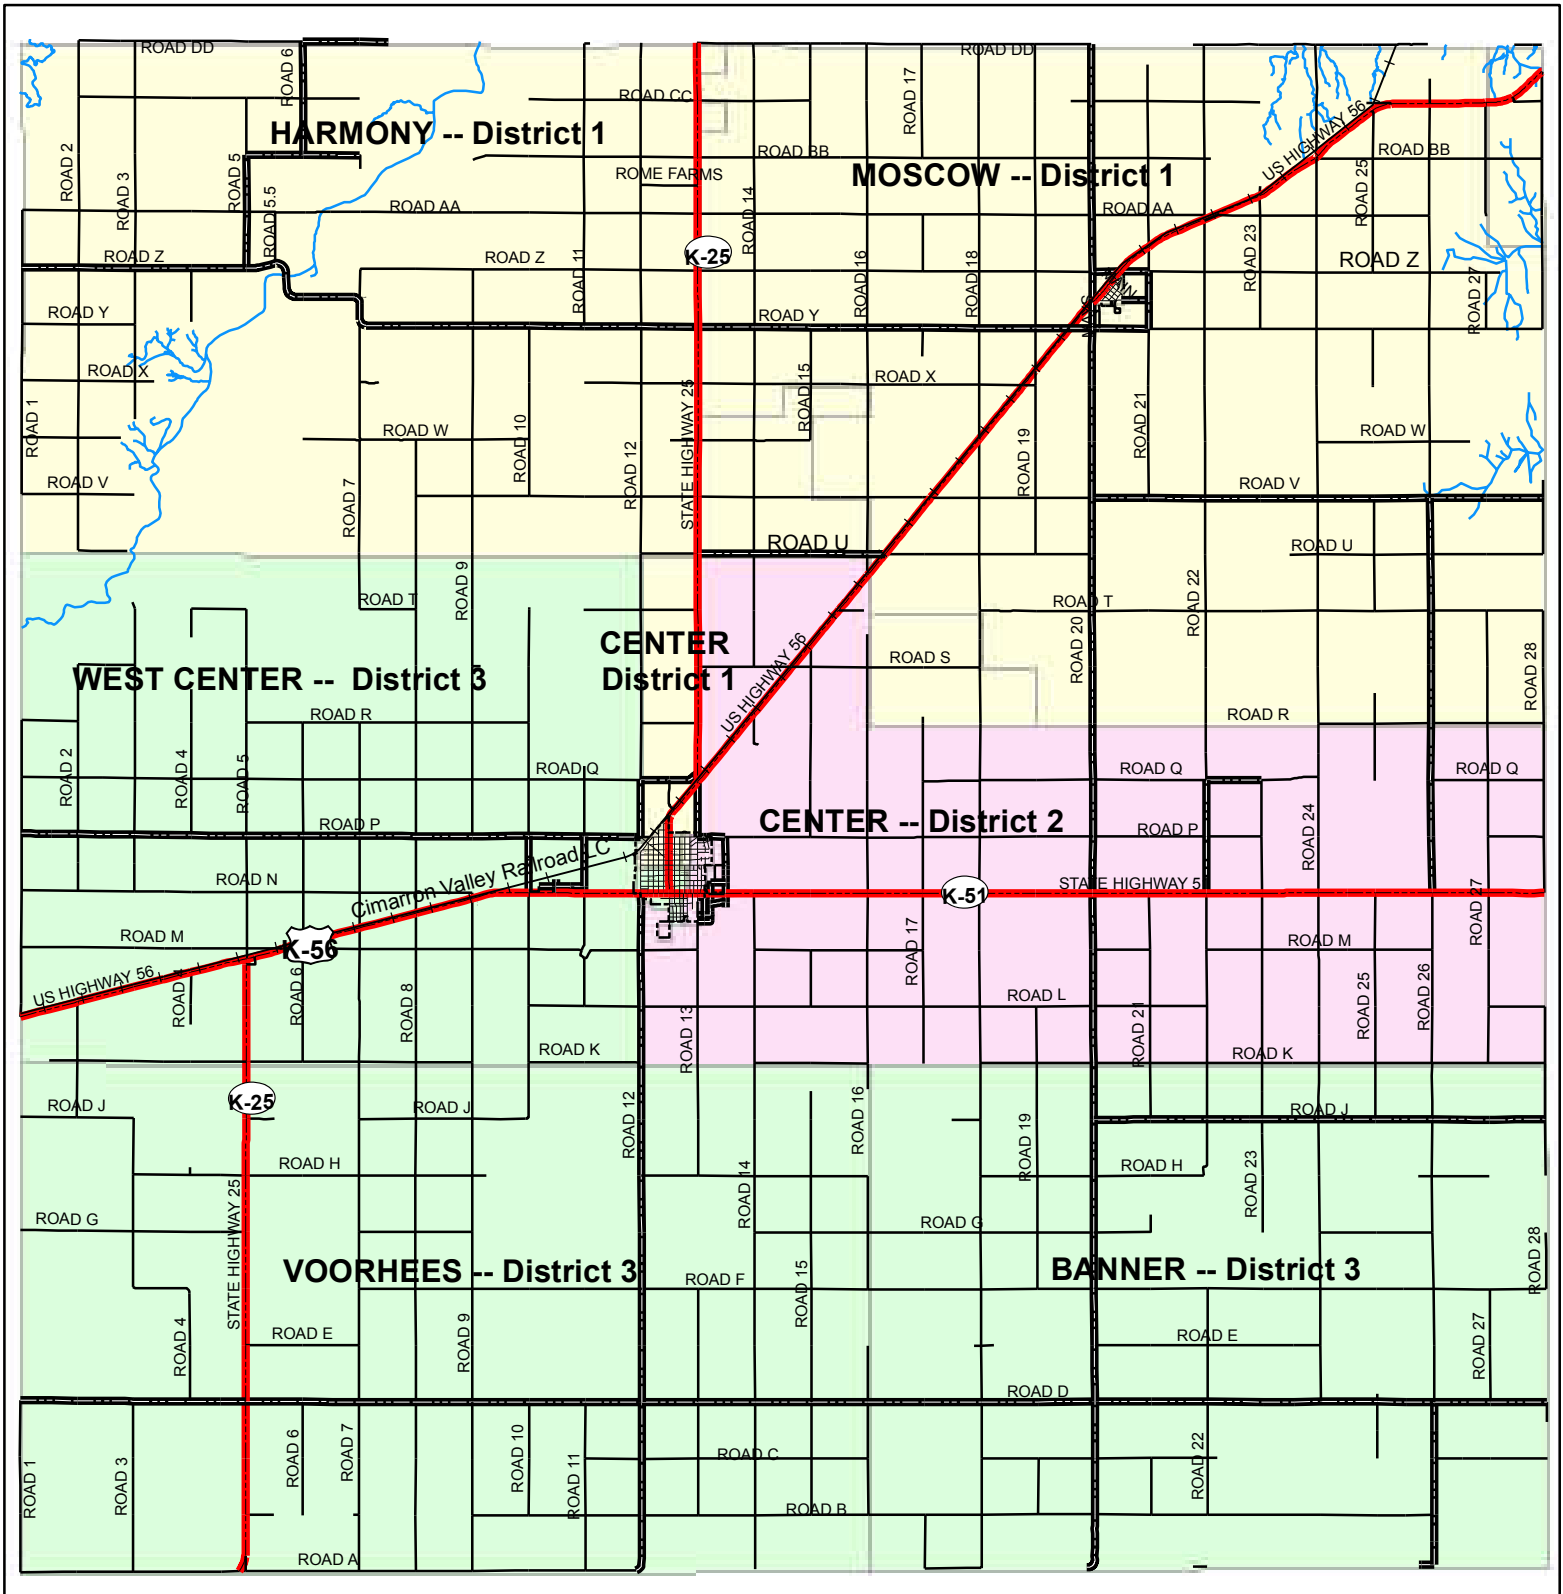

Stevens County Commissioner Voting Districts

Legend		Voting Districts	
ROADS	— GRAVEL	Comm_Dist	Comm_Name
SURFACE	— PAVED HUGOTON	1, Jim Bell	
— PAVED HIGHWAY	— PAVED MOSCOW	2, Gary Baker	
— PAVED CO MAINT	— Railroad	3, David Bozone	
	— Hugoton City Limits		

Stevens County G.I.S. Department
 200 E. 6th Hugoton, KS 67951
 Phone (620) 544-2559
 Created by: Susan Schulte
 Created: February 24, 2012

Stevens County will not be held responsible for any errors or misrepresentations on this map. This map is not a legal survey. Do NOT recreate or redistribute this map or any part of this map without written permission from the Stevens County G.I.S. Department.